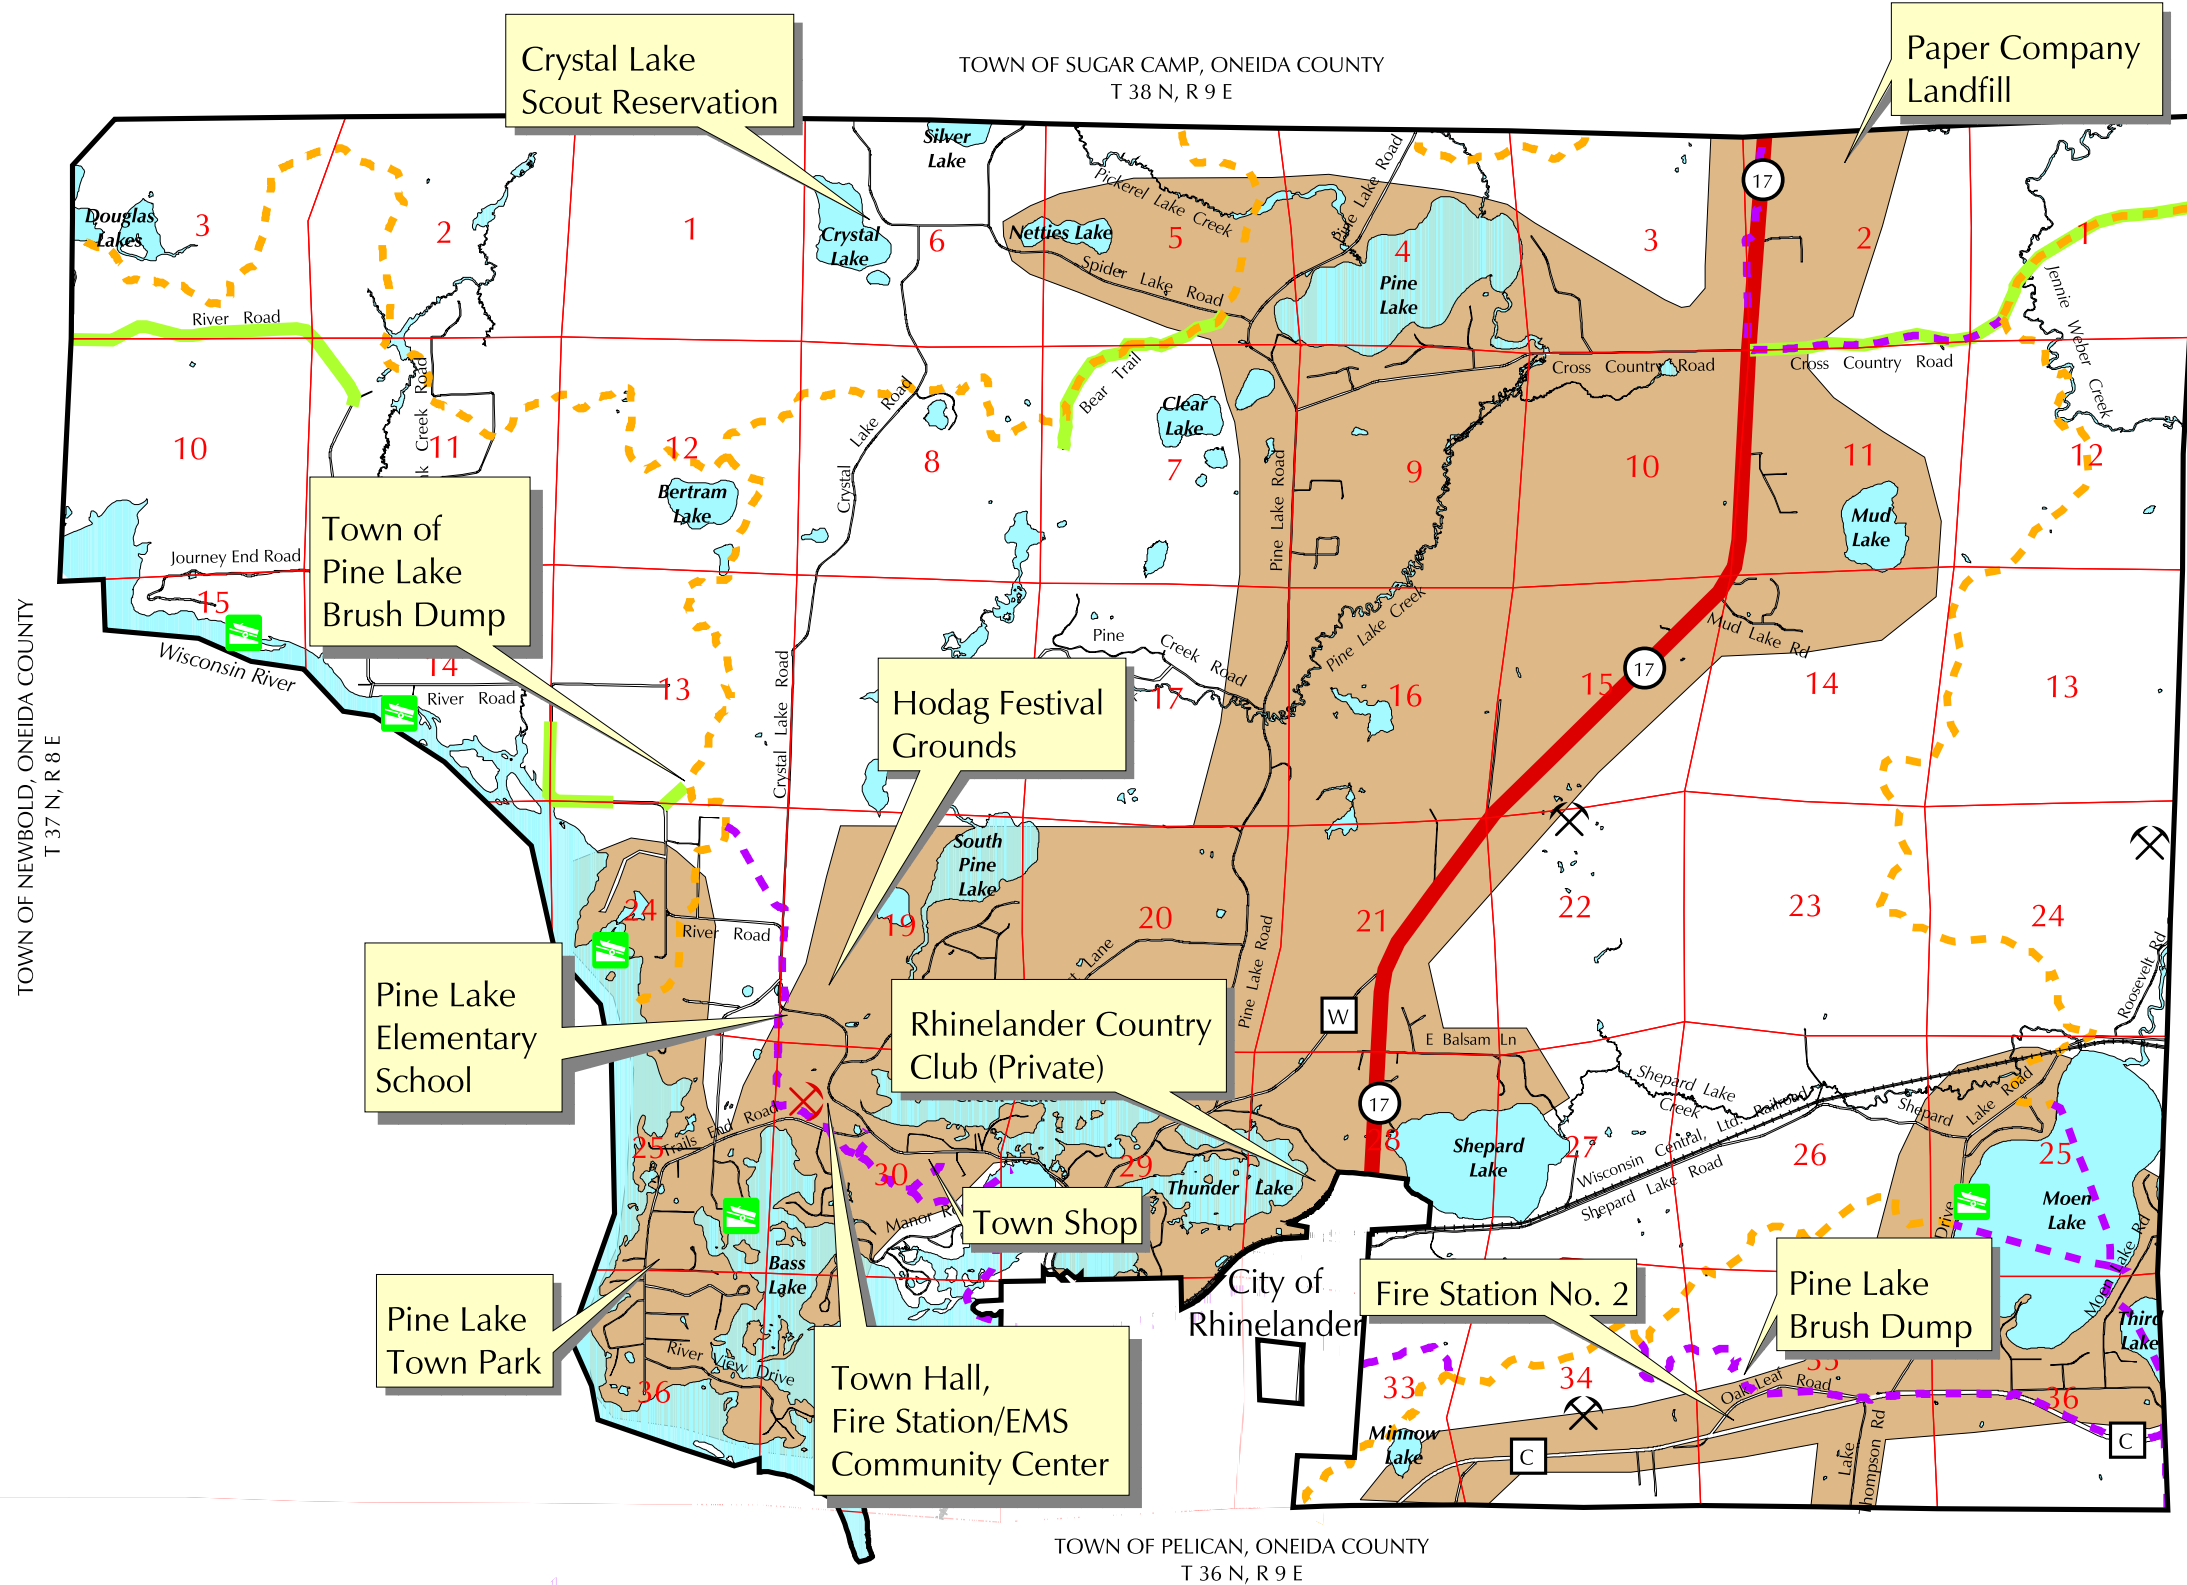

# MAP 4-1 COMMUNITY FACILITIES & SERVICES Town of Pine Lake Oneida County, Wisconsin

- State of Wisconsin  
Community Services**
- WPS Natural Gas Service Area (as estimated by WPS)
  - Three Phase Power
  - Areas with No Cable Service
  - State Funded Snowmobile Trails
  - Club Funded Snowmobile Trails
- Other Services**  
Town Served by:  
-Rhinelander K-12 School District  
-Pine Lake Volunteer Fire Department/EMS
- Other Features**
- Surface Water
  - Streams
  - Railroad
  - Town Border
  - Roads
  - Boat Launch
  - Gravel Pit
  - Closed Gravel Pit
  - State Roads
  - County Roads
  - Section Numbers

This drawing is neither a legally recorded map nor a survey and is not intended to be used as one. This drawing is a compilation of records, information and data used for reference purposes only.  
Source: Oneida County.